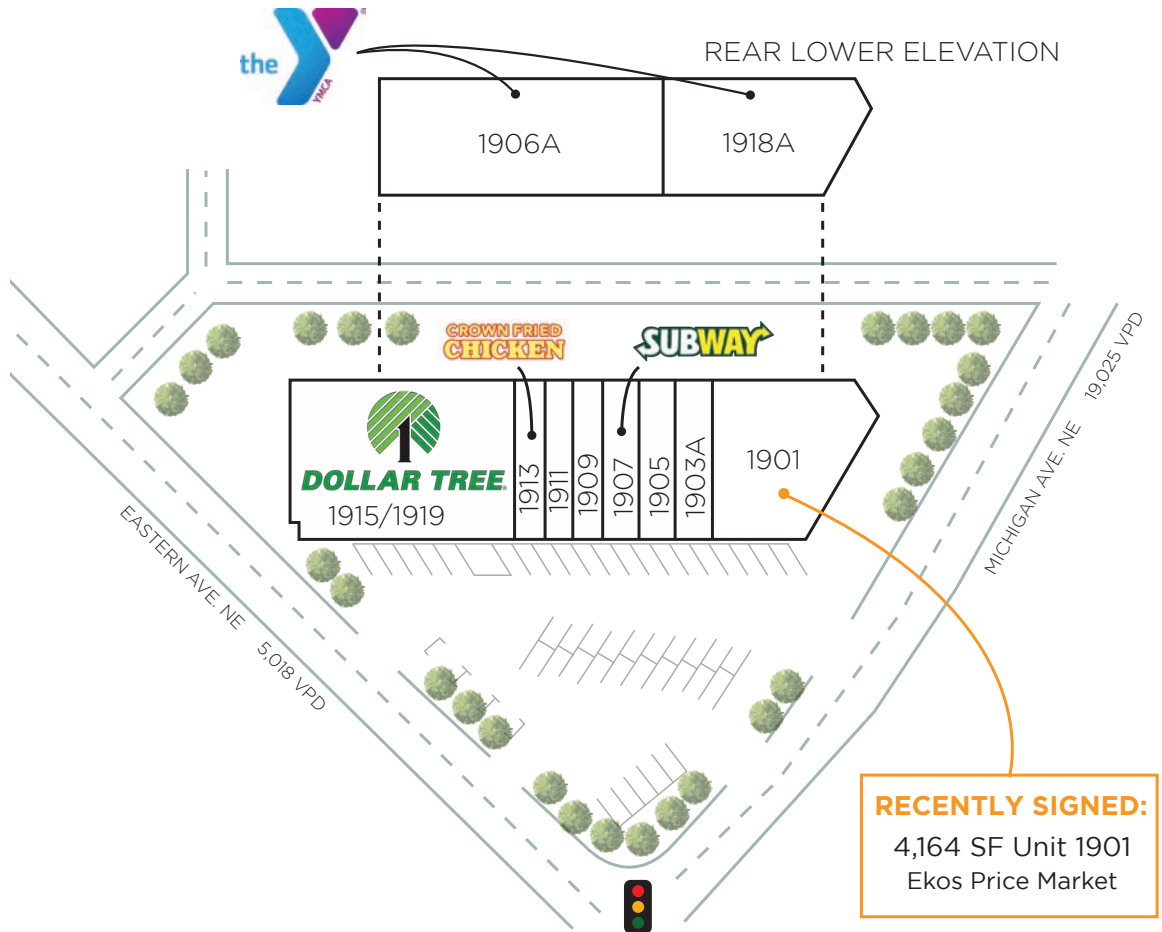

# AVONDALE SHOPS

WASHINGTON, DC | 1901-1919 MICHIGAN AVE NE

# SITE PLAN

UNIT	SF	TENANT
Unit 1901	4,164	Ekos Price Market <span style="border: 1px solid black; padding: 2px;">RECENTLY SIGNED!</span>
Unit 1903A	1,137	Tobacco and Convenience
Unit 1905	1,470	DC Nails
Unit 1906A	1,344	YMCA Calomaris Center
Unit 1918A	3,450	YMCA Day Care
Unit 1907	1,344	Subway
Unit 1909	1,560	Avondale Coffee
Unit 1911	1,560	Goody Dry Cleaners
Unit 1913	1,560	Crown Fried Chicken
Unit 1915/1919	9,060	Dollar Tree

**RECENTLY SIGNED:**  
 4,164 SF Unit 1901  
 Ekos Price Market