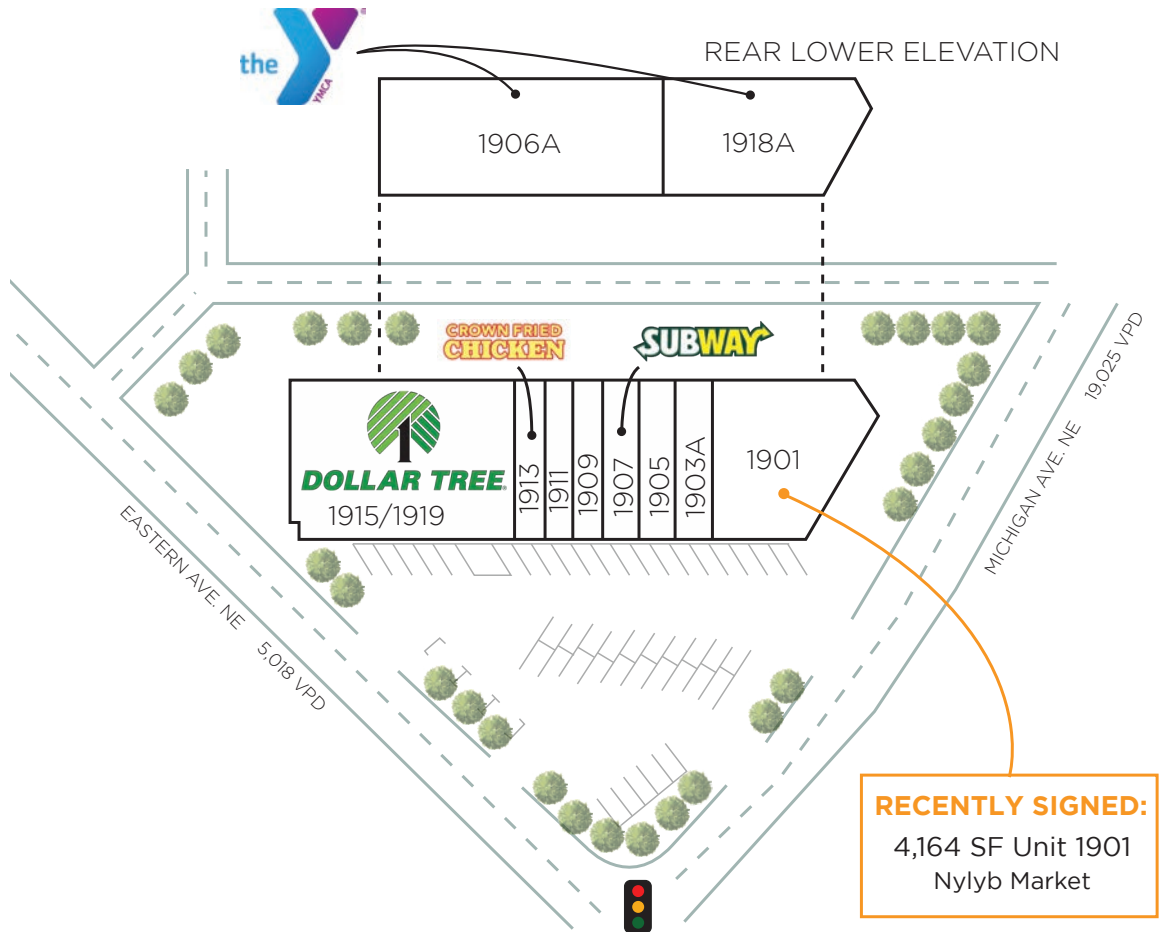

# AVONDALE SHOPS

WASHINGTON, DC | 1901-1919 MICHIGAN AVE NE

# SITE PLAN

UNIT	SF	TENANT
Unit 1901	4,164	Nylyb Market <span style="border: 1px solid orange; padding: 2px;">RECENTLY SIGNED!</span>
Unit 1903A	1,137	Tobacco and Convenience
Unit 1905	1,470	DC Nails
Unit 1906A	1,344	YMCA Calomaris Center
Unit 1918A	3,450	YMCA Day Care
Unit 1907	1,344	Subway
Unit 1909	1,560	Avondale Coffee
Unit 1911	1,560	Goody Dry Cleaners
Unit 1913	1,560	Crown Fried Chicken
Unit 1915/1919	9,060	Dollar Tree