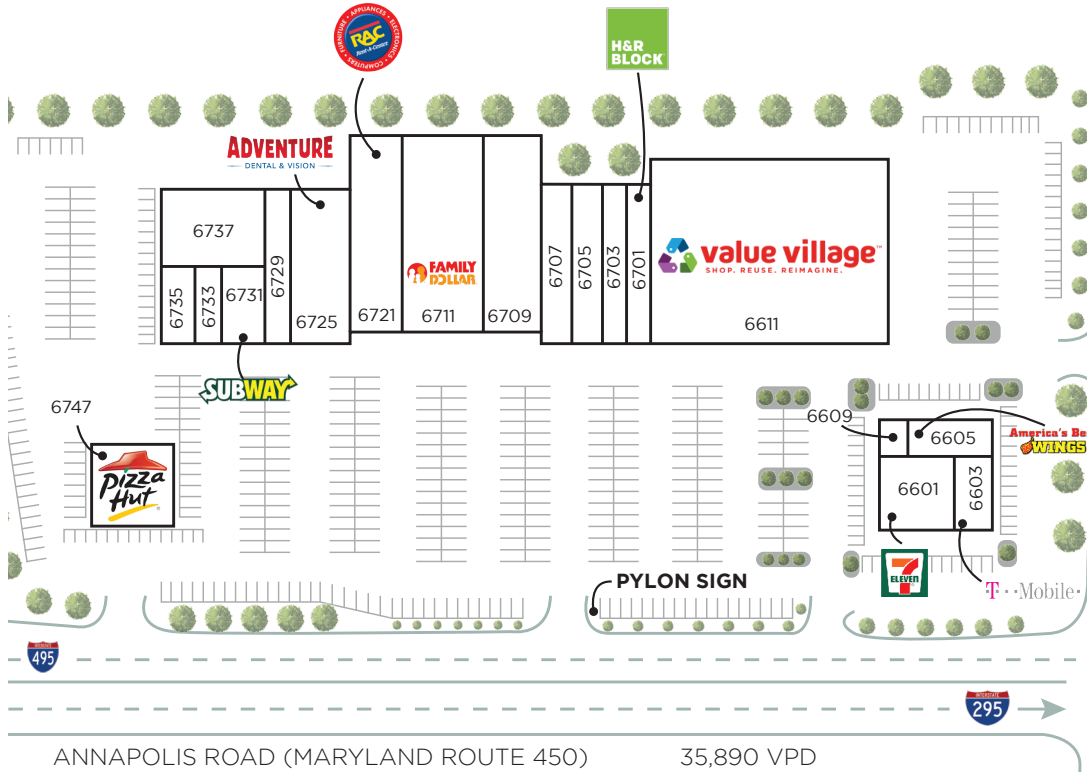

# CRESTVIEW SQUARE SHOPPING CENTER

LANDOVER HILLS, MD | 6611-6674 ANNAPOLIS ROAD

# SITE PLAN

UNIT	SF	TENANT
Unit 6601	2,942	7-11
Unit 6603	1,478	T-Mobile
Unit 6605	1,465	America's Best Wings
Unit 6609	415	Landover Hills Police Office
Unit 6611	23,400	Value Village
Unit 6701	1,908	H&R Block
Unit 6703	1,662	Alisha's Hair Braiding
Unit 6705	2,211	La Estancia Restaurante
Unit 6707	2,212	Crestview Wine & Spirits
Unit 6709	6,191	New Star Beauty
Unit 6711	8,500	Family Dollar
Unit 6721	5,444	Rent-A-Center
Unit 6725	5,454	Adventure Dental
Unit 6729	1,681	Asian Cafe
Unit 6731	1,514	Subway
Unit 6733	774	Luna Nails
Unit 6735	968	Salon Y Barberia
Unit 6737	3,250	New Solid Rock Church
Unit 6747	3,225	Pizza Hut