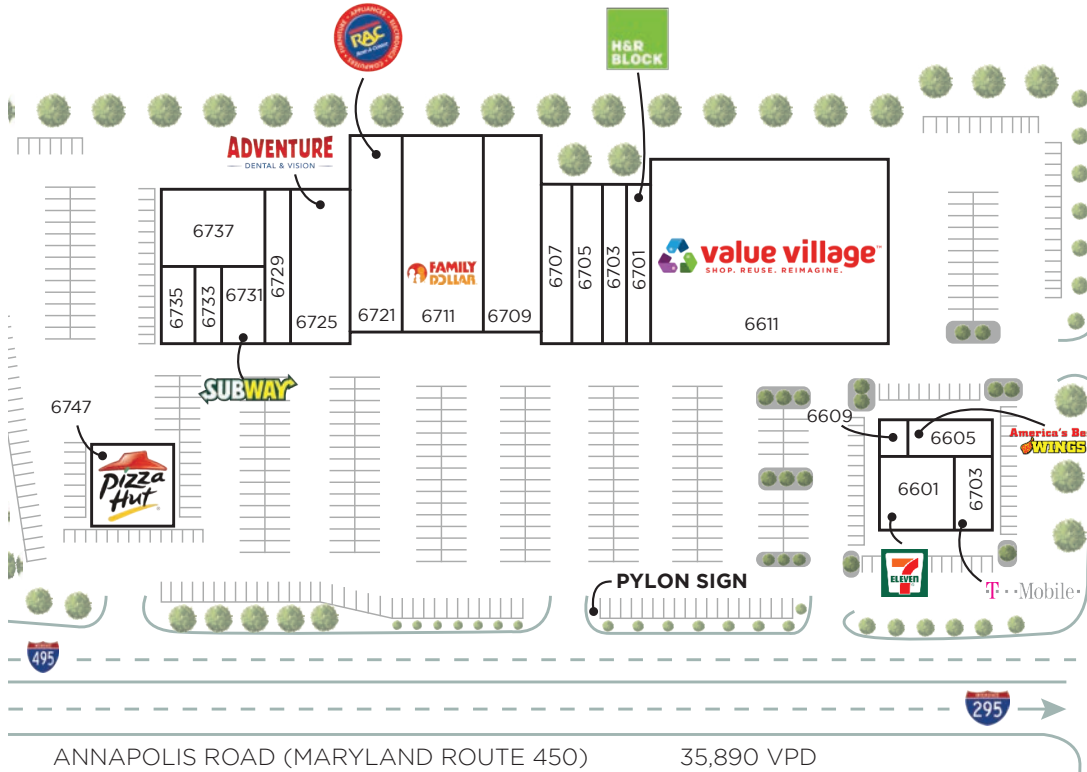

CRESTVIEW SQUARE SHOPPING CENTER

LANDOVER HILLS, MD | 6611-6674 ANNAPOLIS ROAD

SITE PLAN

UNIT	SF	TENANT
Unit 6601	2,942	7-11
Unit 6603	1,478	T-Mobile
Unit 6605	1,465	America's Best Wings
Unit 6609	415	Landover Hills Police Office
Unit 6611	23,400	Value Village
Unit 6701	1,908	H&R Block
Unit 6703	1,662	Alisha's Hair Braiding
Unit 6705	2,211	La Estancia Restaurante
Unit 6707	2,212	Crestview Wine & Spirits
Unit 6709	6,191	New Star Beauty
Unit 6711	8,500	Family Dollar
Unit 6721	5,444	Rent-A-Center
Unit 6725	5,454	Adventure Dental
Unit 6729	1,681	Asian Cafe
Unit 6731	1,514	Subway
Unit 6733	774	Luna Nails
Unit 6735	968	Salon Y Barberia
Unit 6737	3,250	New Solid Rock Church
Unit 6747	3,225	Pizza Hut