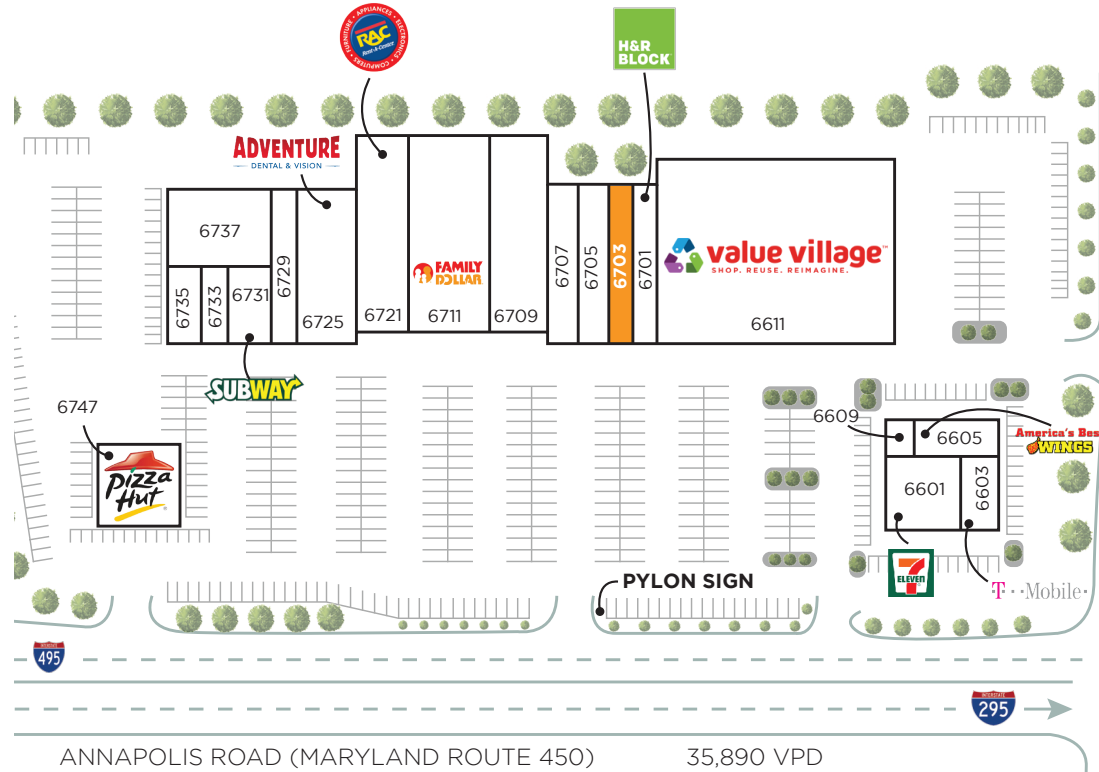

CRESTVIEW SQUARE SHOPPING CENTER

LANDOVER HILLS, MD | 6611-6674 ANNAPOLIS ROAD

SITE PLAN

UNIT SF TENANT

| | | |
|-----------|--------|------------------------------|
| Unit 6601 | 2,942 | 7-11 |
| Unit 6603 | 1,478 | T-Mobile |
| Unit 6605 | 1,465 | America's Best Wings |
| Unit 6609 | 415 | Landover Hills Police Office |
| Unit 6611 | 23,400 | Value Village |
| Unit 6701 | 1,908 | H&R Block |

Unit 6703 1,662 FORTHCOMING AVAILABILITY 01/2024

| | | |
|-----------|-------|--------------------------|
| Unit 6705 | 2,211 | La Estancia Restaurante |
| Unit 6707 | 2,212 | Crestview Wine & Spirits |
| Unit 6709 | 6,191 | New Star Beauty |
| Unit 6711 | 8,500 | Family Dollar |
| Unit 6721 | 5,444 | Rent-A-Center |
| Unit 6725 | 5,454 | Adventure Dental |
| Unit 6729 | 1,681 | Asian Cafe |
| Unit 6731 | 1,514 | Subway |
| Unit 6733 | 774 | Luna Nails |
| Unit 6735 | 968 | Salon Y Barberia |
| Unit 6737 | 3,250 | New Solid Rock Church |
| Unit 6747 | 3,225 | Pizza Hut |

ANNAPOLIS ROAD (MARYLAND ROUTE 450)

35,890 VPD