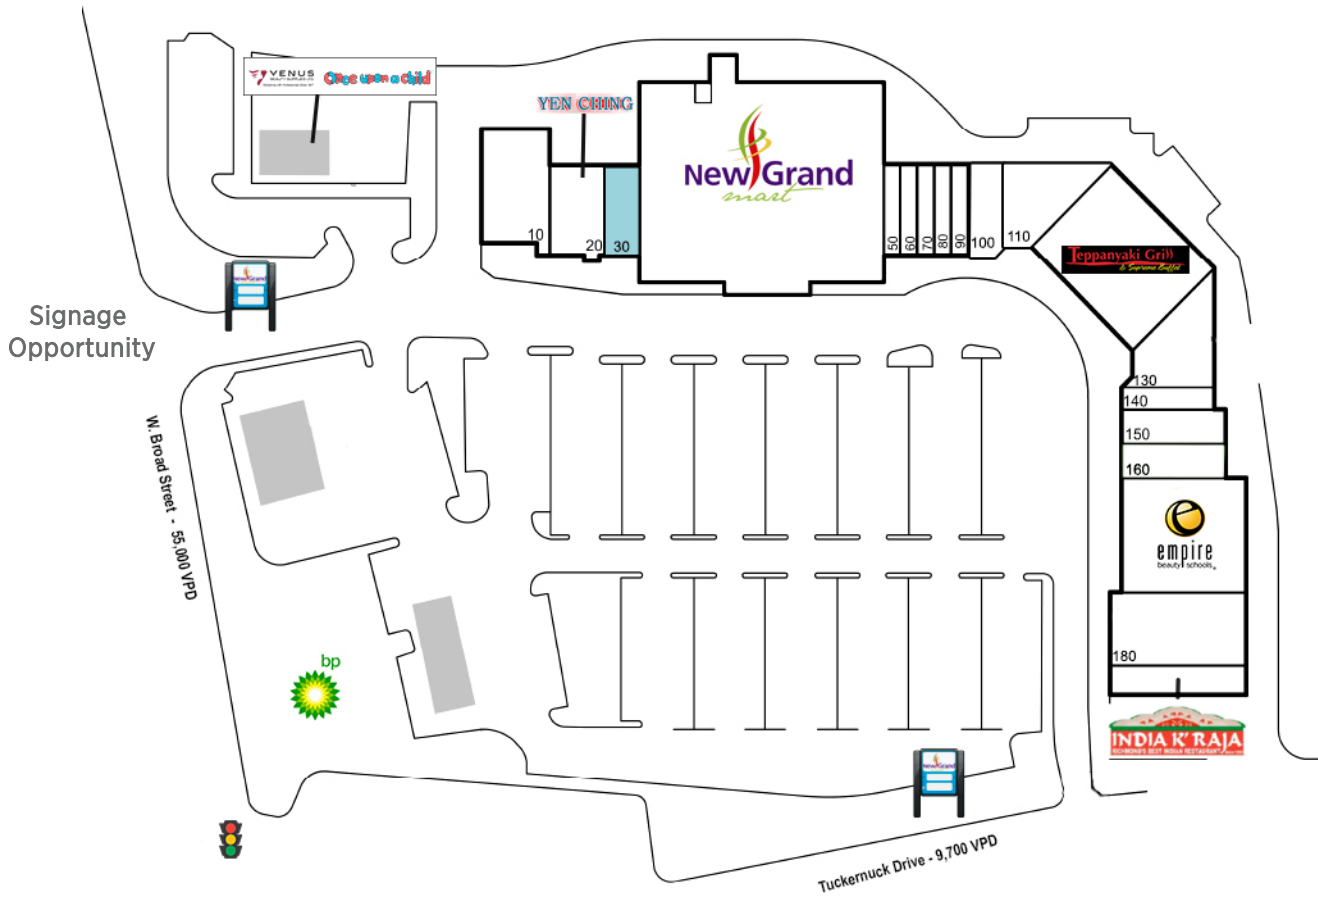

Thalhimer Center
11100 W. Broad Street, Glen Allen, VA 23060
www.thalhimer.com

PROPERTY OVERVIEW

FEATURES

- 2,400 SF AVAILABLE IMMEDIATELY
- Pylon signage available
- Signalized intersection

34,000 VPD - W. BROAD ST.
6,700 VPD - TUCKERNUCK DR.

CENTER SITE PLAN

Tenant List

Suite	Tenant	SF
10	Vietnam Garden	6,000
20	Yen Ching Restaurant	4,000
30	AVAILABLE	2,400
40	New Grand Mart	39,386
50	Grace and Peace Center	1,200
60	Piciotti's Pizza League	1,200
70	CRAZY VAPE	1,200
80	Hollywood Nails	1,211
90	Zen Cafe	1,211
100	Window Depot	2,729
110	Window Depot	4,076
120	Teppanyaki Grill & Buffet	13,000
130	Crickhub	4,898
140	Richmond Geeks	1,600
150	Cantonese Kitchen	2,720
160	MommaLuna	2,720
170	Empire Beauty School	11,000
180	Luxury Furniture	6,500
190	India K'Raja	2,500